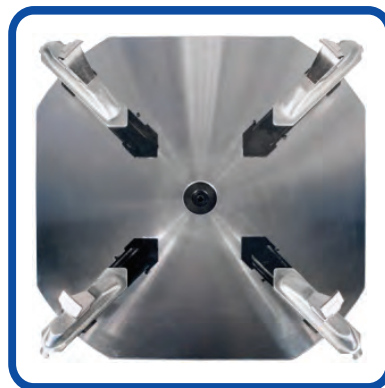

tyre changer

GTS Tyre Equipment Tyre Changer **MODEL: T7 Eco Line**

Semi- automatic swing-arm design

- o Rim Diameter 10" – 20" External
- o Hand gauge inflation
- o Lubricator, air filter and tyre lever
- o Plastic protections kit
- o 240V

Supplied With

- o Tyre lever
- o Lube brush
- o 4 x jaw protectors
- o 2 x Mount head protectors
- o Hand held inflation gauge
- o Operation guide

T7 Eco Line