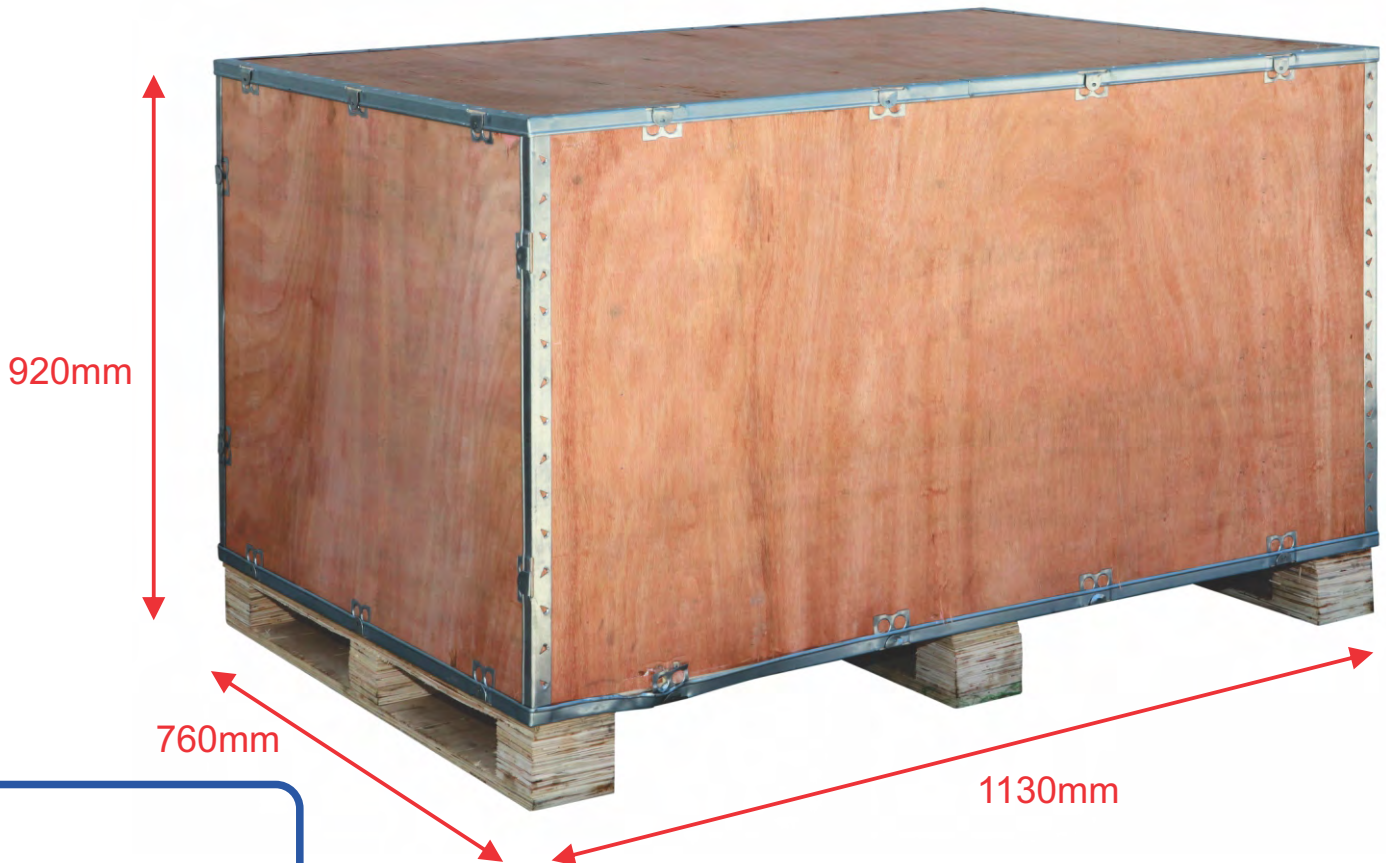

quality workshop equipment

wheel balancer

GTS Tyre Equipment Truck,
Bus & Car Wheel Balancer
MODEL : BB 4500

SHIPPING

Shipping Information

- Model: BB 4500
- Weight: 160kg
- Dimensions:
1130mm x 760mm x 920mm