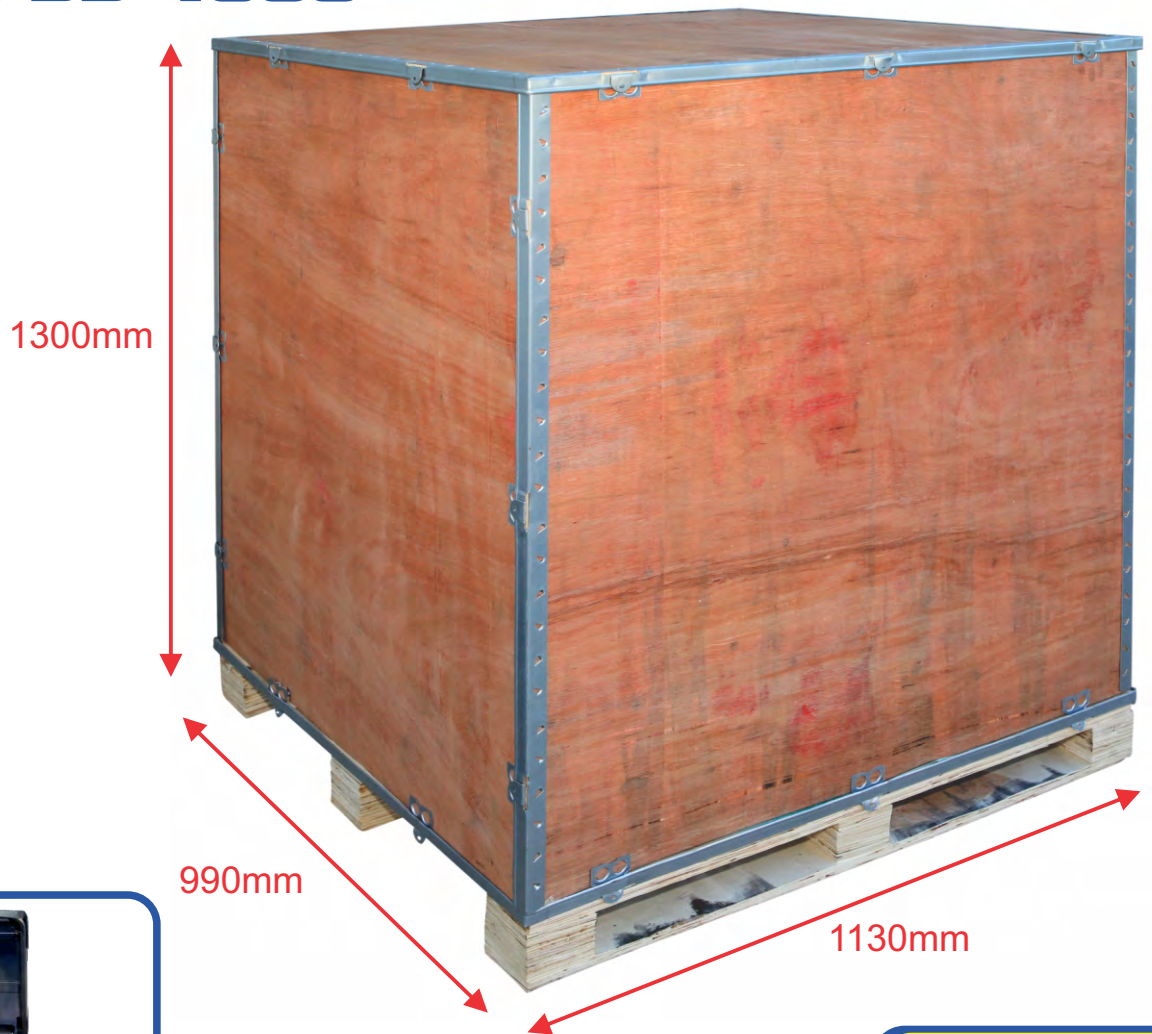

## Shipping Information

- Model: BB 4600
- Weight: 315kg
- Dimensions:  
1300mm x 990mm x 1130mm

**BB 4600**

quality workshop equipment made for Australian conditions