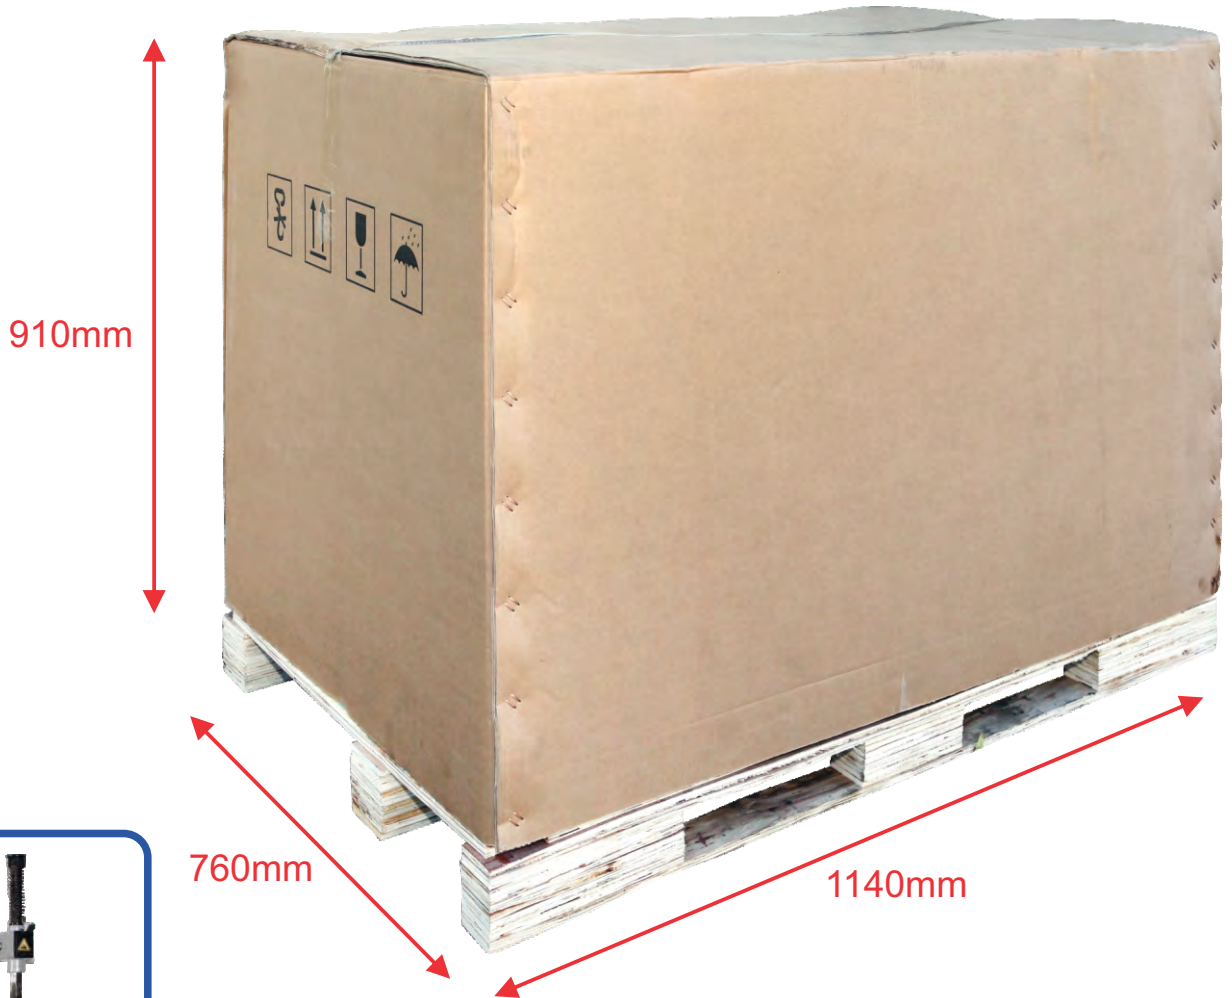

## Shipping Information

- Model: T 7900
- Weight: 227kg
- Dimensions:  
1140mm x 760mm x 910mm

**T 7900**

quality workshop equipment made for Australian conditions