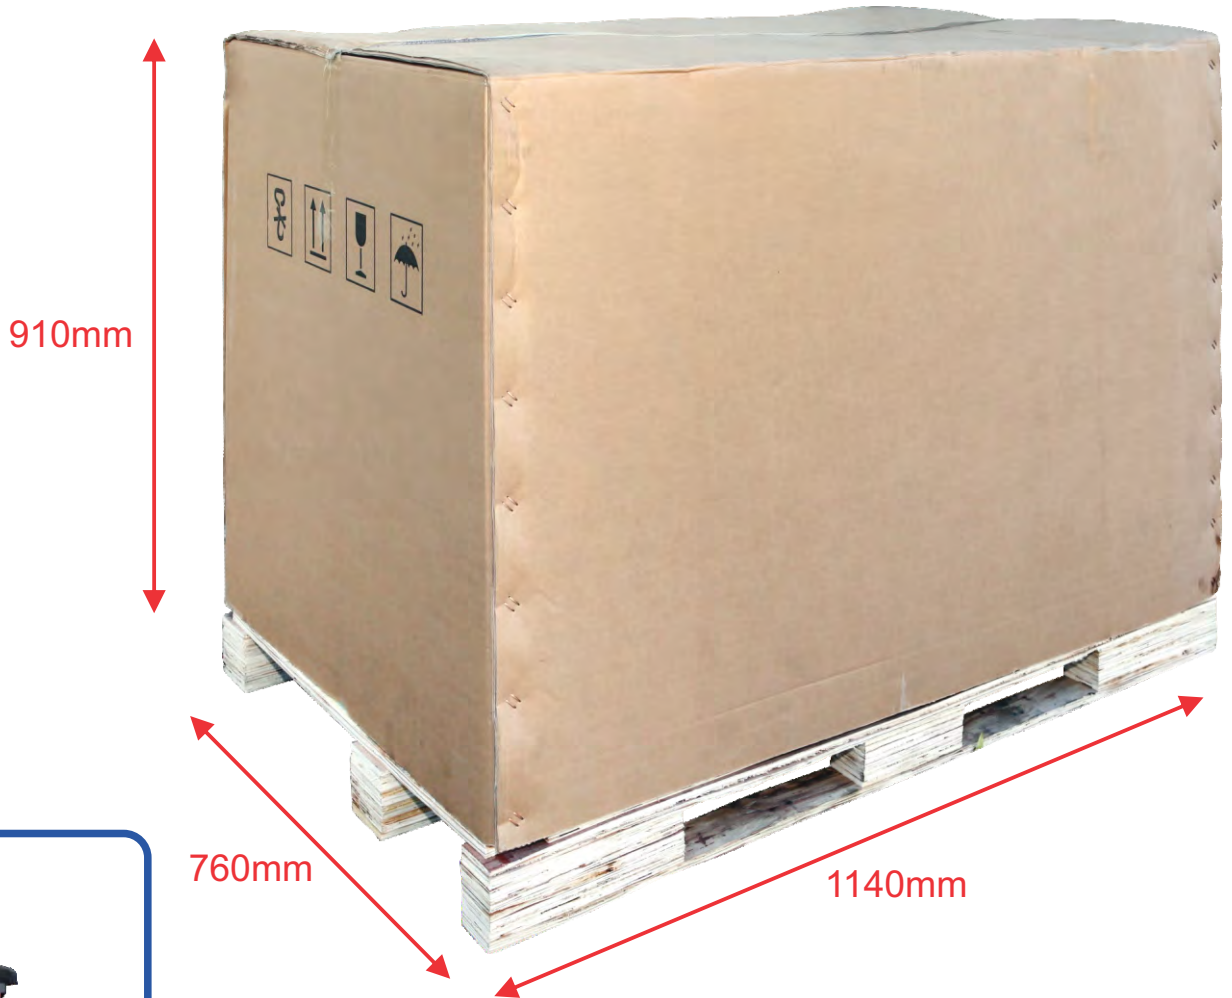

## Shipping Information

- Model: T 8900
- Weight: 227kg
- Dimensions:  
1140mm x 760mm x 910mm

**T 8900**

quality workshop equipment made for Australian conditions