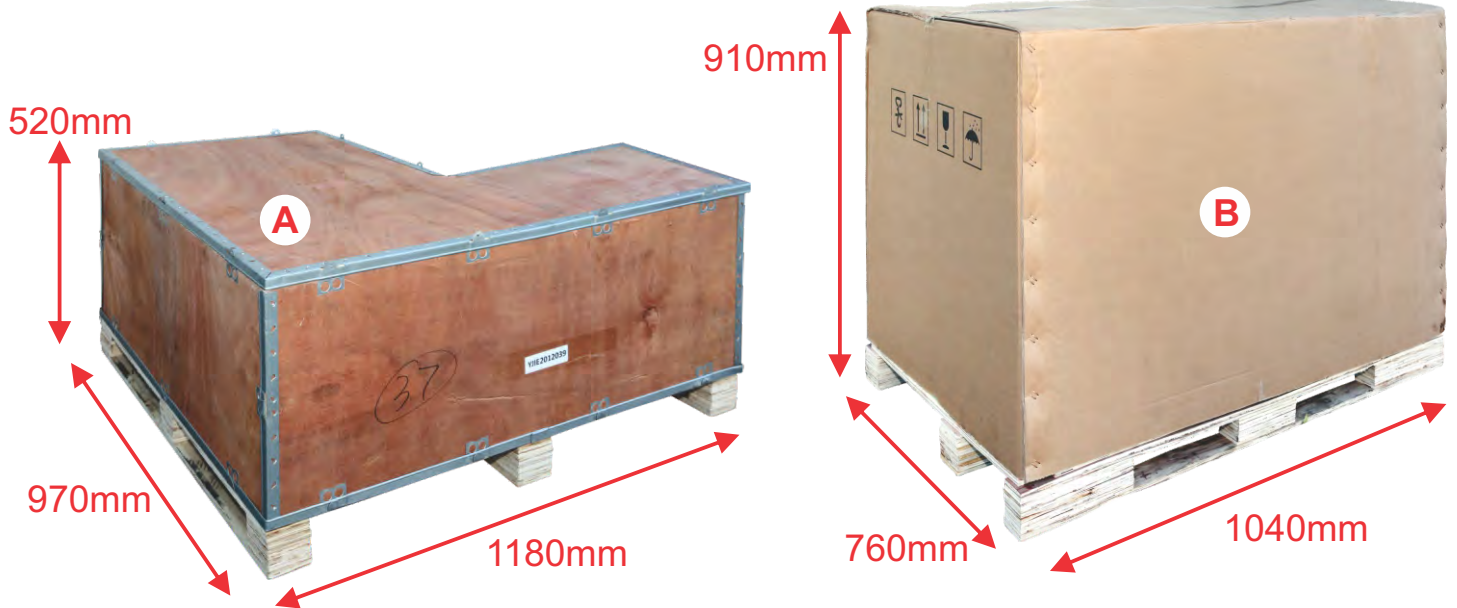

tyre changer

GTS Tyre Equipment Tyre Changer MODEL : T 9900

SHIPPING

Shipping Information

- Model: T 9900
- A) Dimensions:
1180mm x 970mm x 520mm
Weight: 80kg
- B) Dimensions:
1040mm x 760mm x 910mm
Weight: 237kg