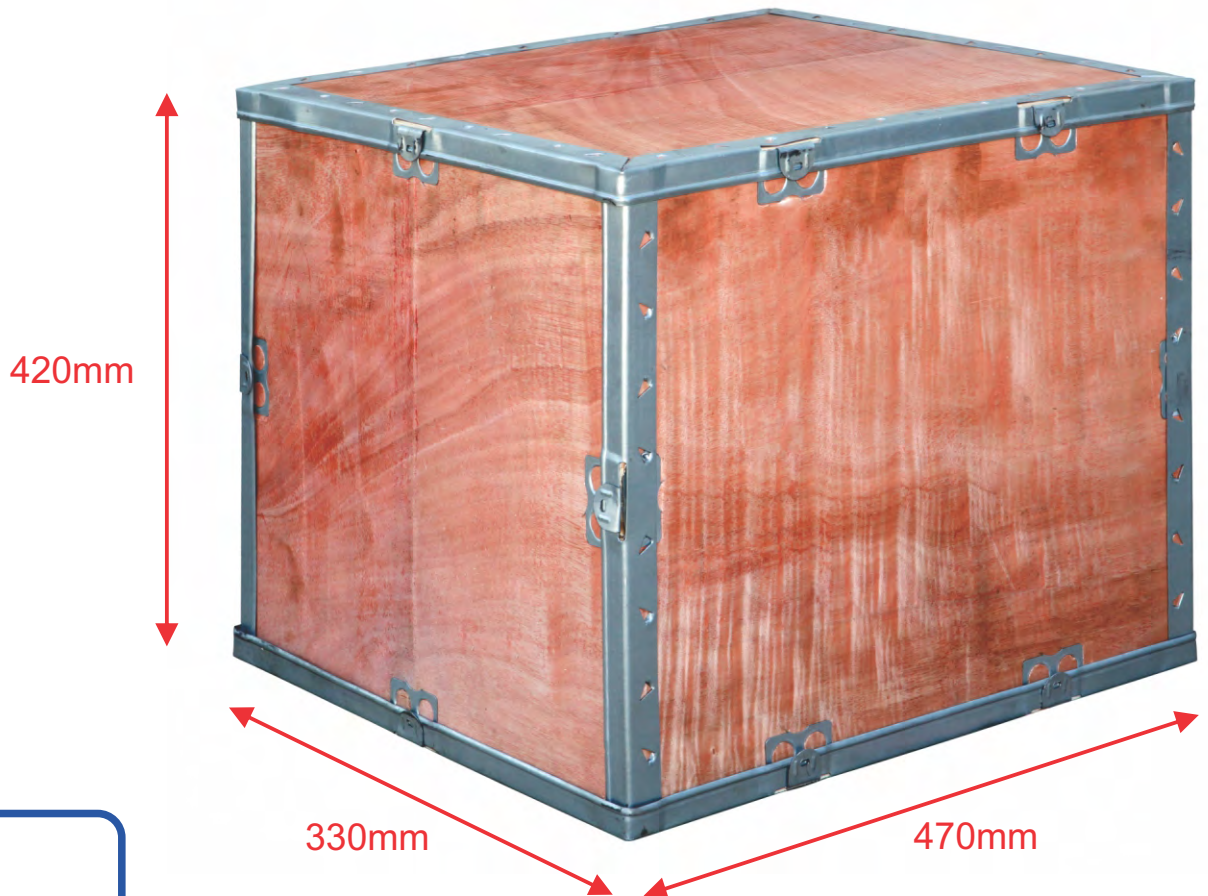

quality workshop equipment

tyre bead booster

GTS Tyre Equipment tyre bead booster
MODEL : TBB

SHIPPING

Shipping Information

- Model: TBB
- Weight: 15kg
- Dimensions:
470mm x 420mm x 330mm

TBB

quality workshop equipment made for Australian conditions