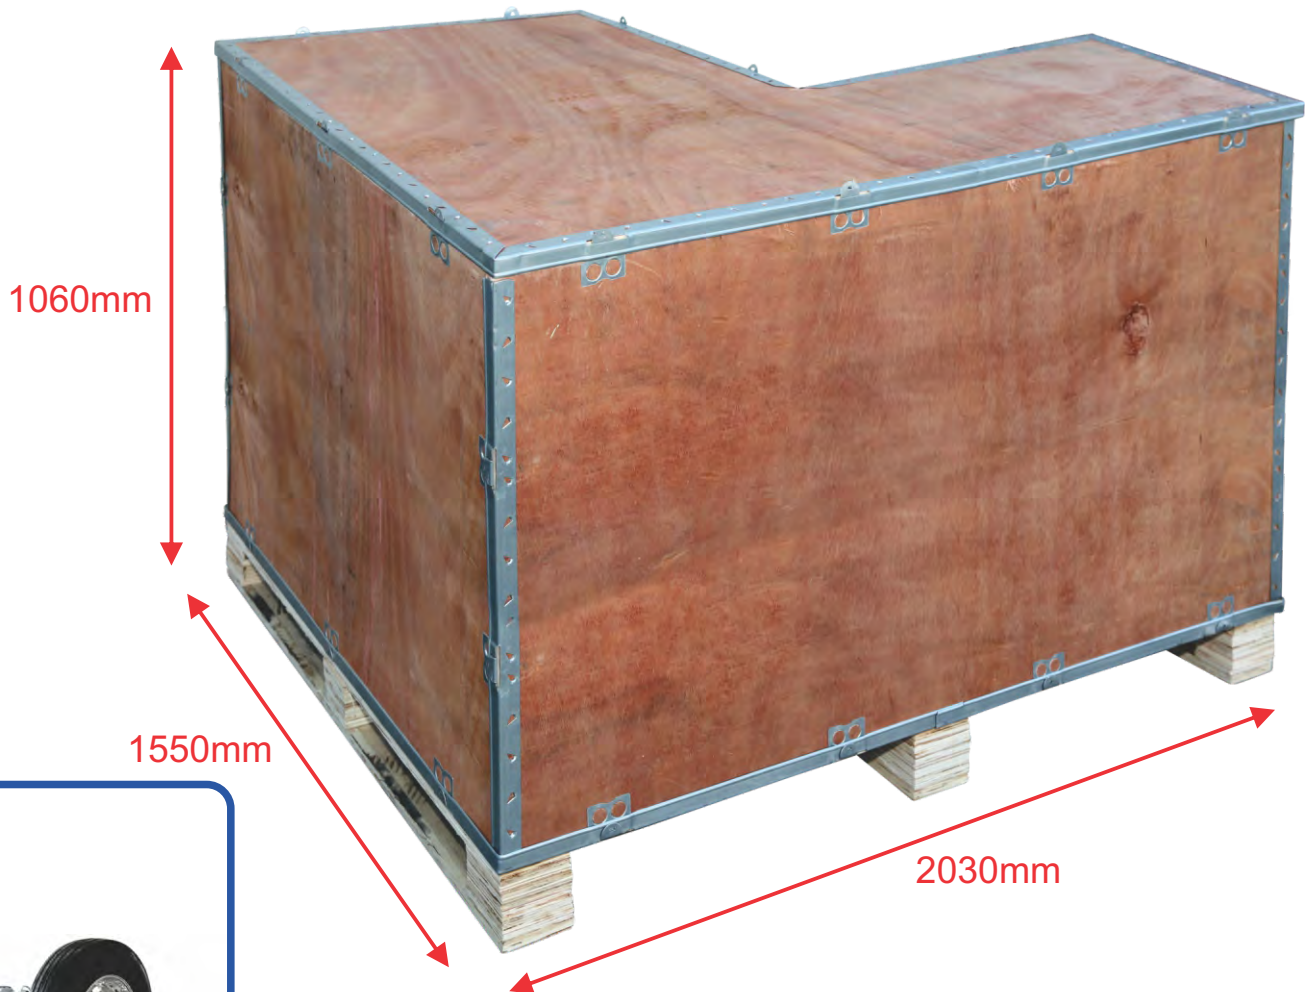

### Shipping Information

- Model: TT 2600
- Weight: 647kg
- Dimensions:  
2030mm x 1550mm x 1060mm

**TT 2600**

quality workshop equipment made for Australian conditions