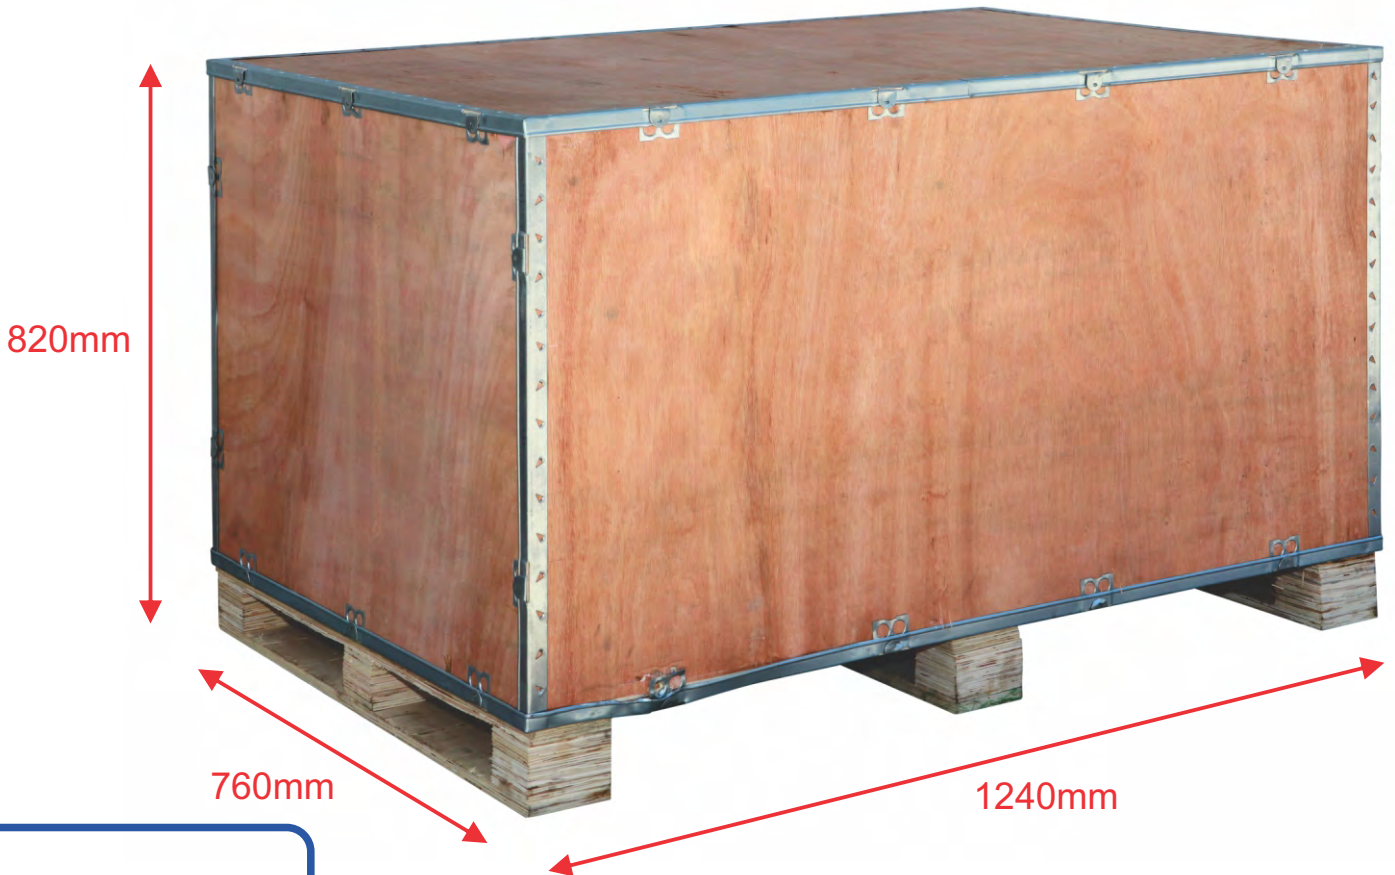

# truck tyre spreader

GTS Tyre Equipment Truck Tyre Spreader  
**MODEL : TTS**

**SHIPPING**

## Shipping Information

- Model: TTS
- Weight: 160kg
- Dimensions:  
1240mm x 820mm x 760mm

**TTS**

quality workshop equipment made for Australian conditions